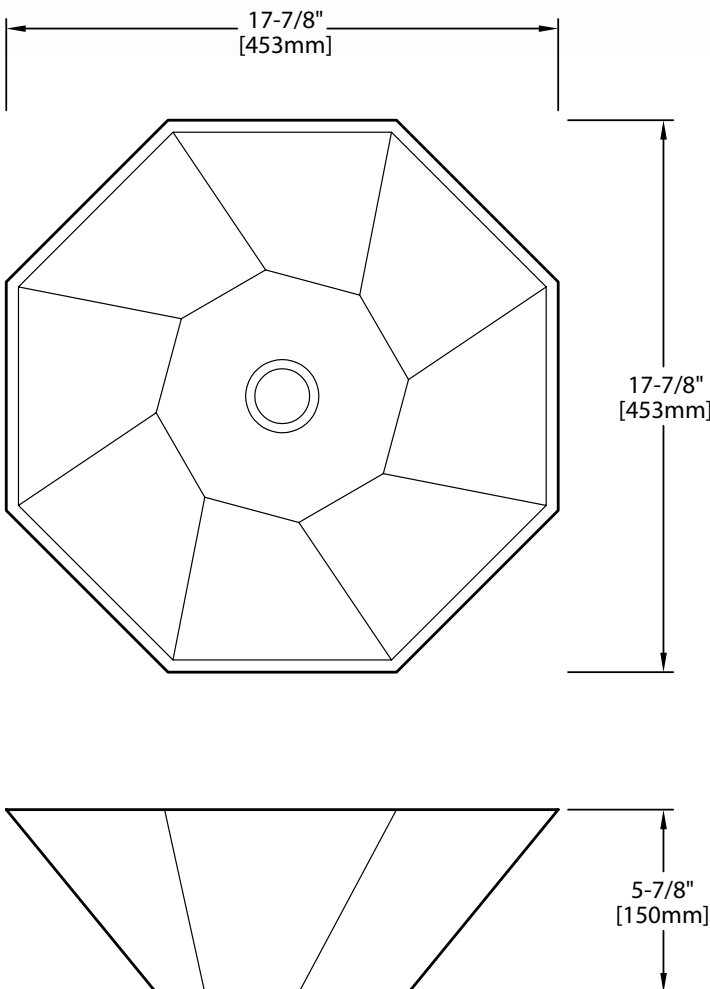

DSE-SRV01

SOLID RESIN VESSEL SINK

Style:

- Solid Resin Vessel
- Single Bowl
- Octagon

Material:

- Solid Matte Resin

Size:

- Overall: 17-7/8" x 17-7/8" x 5-7/8"